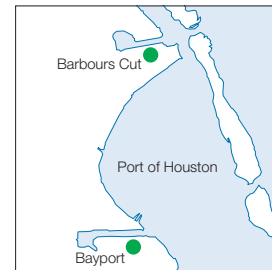

Permits and Certifications

- U.S. Customs Bonded
- Hazmat Certified
- Permitted by Harris County to Haul Overweight Containers Over Barbours Cut Blvd. and Port Road with No Weight Restrictions
- Safeway Transport Partner
- Super Heavy (1547) Overweight Permit Allowing 5% Over Gross and 10% Over Axle

Partner with Gulf Winds and benefit from our industry-leading container drayage, transloading, warehousing, tracking, local and long-haul transportation, and customs examination services.